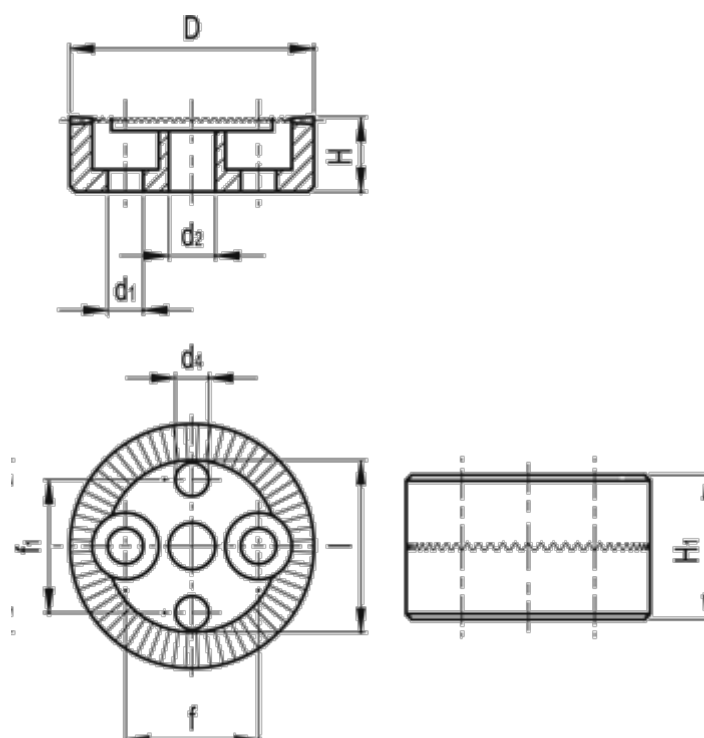

Article number: 20655534

Description: E+G Serrated locking plate
GN 187.4-27-60-B-ST

Measures

D	= 32	l	= 23.5
d	= M6	Number of teeth	= 60
d1	= 5.3	Weight (g)	= 41
d4 H11	= 5		
f	= 18		
f1	= 18		
H +/-0.9	= 9.0		
H1	= 18		